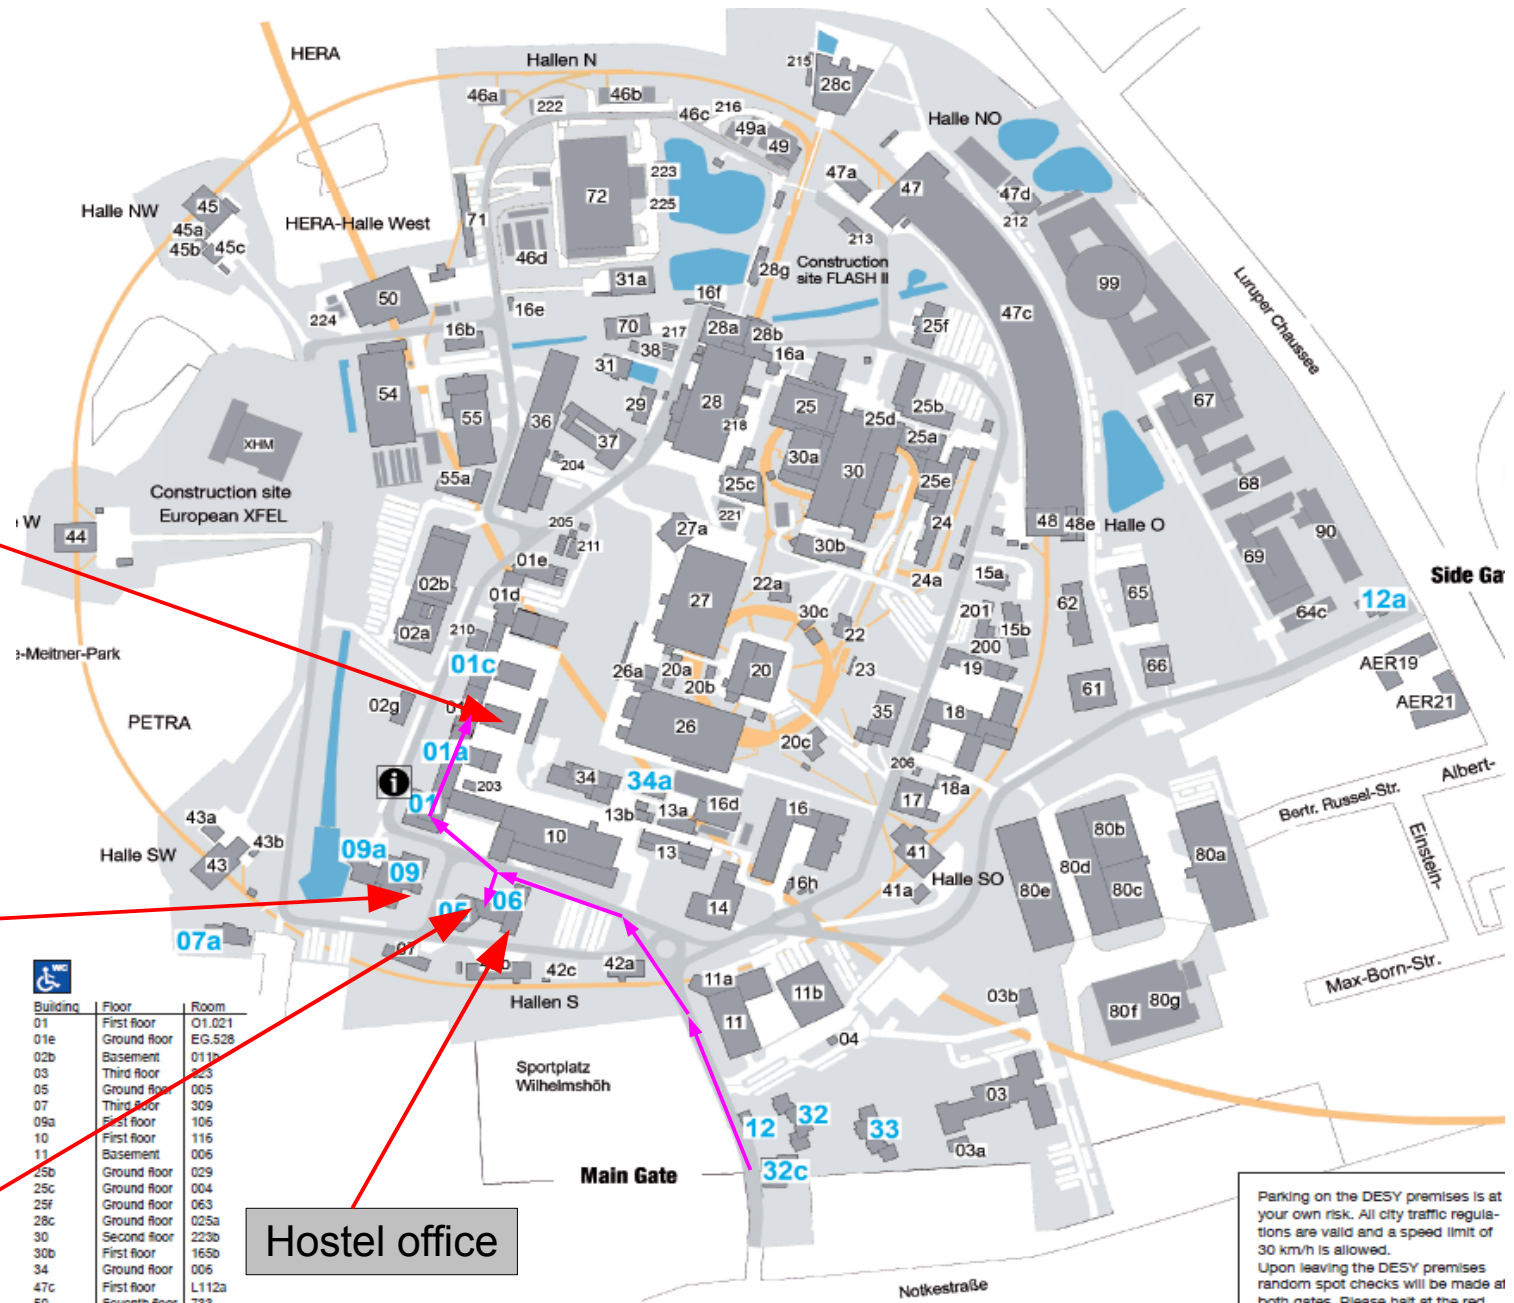

# The DESY Site :

**SR4: 12/13<sup>th</sup> nov**

- Workshop
- Registration

**Canteen/Cafeteria:**

- Lunches
- Dinner 12<sup>th</sup> nov (Extension or Bistro)

**Auditorium: 11<sup>th</sup> nov**

- Symposium
- Registration (Foyer)
- Reception (Foyer)

**Hostel office**

Parking on the DESY premises is at your own risk. All city traffic regulations are valid and a speed limit of 30 km/h is allowed. Upon leaving the DESY premises random spot checks will be made at both gates. Please halt at the red