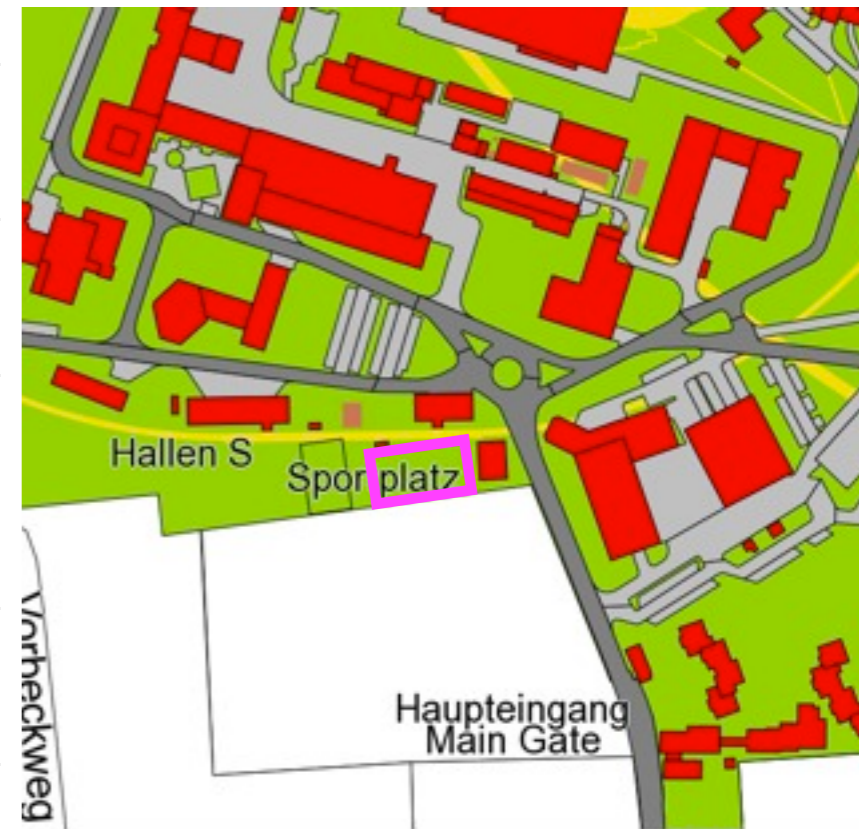

Agenda Wednesday

09:00	PXD/SVD Telescope Test at DESY I	
10:00	<i>Sem 4a/4b, DESY Hamburg</i>	09:00 - 10:30
	Coffee Break	
	<i>Foyer Sem 4b/4b, DESY Hamburg</i>	10:30 - 10:50
11:00	PXD/SVD Telescope Test at DESY II	
12:00	<i>Sem 4a/4b, DESY Hamburg</i>	10:50 - 12:30
	Lunch and Soccer Match	
13:00	<i>DESY Canteen and DESY Soccer Field, DESY Hamburg</i>	12:30 - 14:00
14:00	PXD/SVD DAQ	
15:00	<i>Sem 4a/4b, DESY Hamburg</i>	14:00 - 15:30
	Coffee Break	
	<i>Foyer Sem 4b/4b, DESY Hamburg</i>	15:30 - 15:50
16:00	Summaries and Closeout	
17:00	<i>Sem 4a/4b, DESY Hamburg</i>	15:50 - 17:30

If you want to join, please enter your name in the list (→Alla).