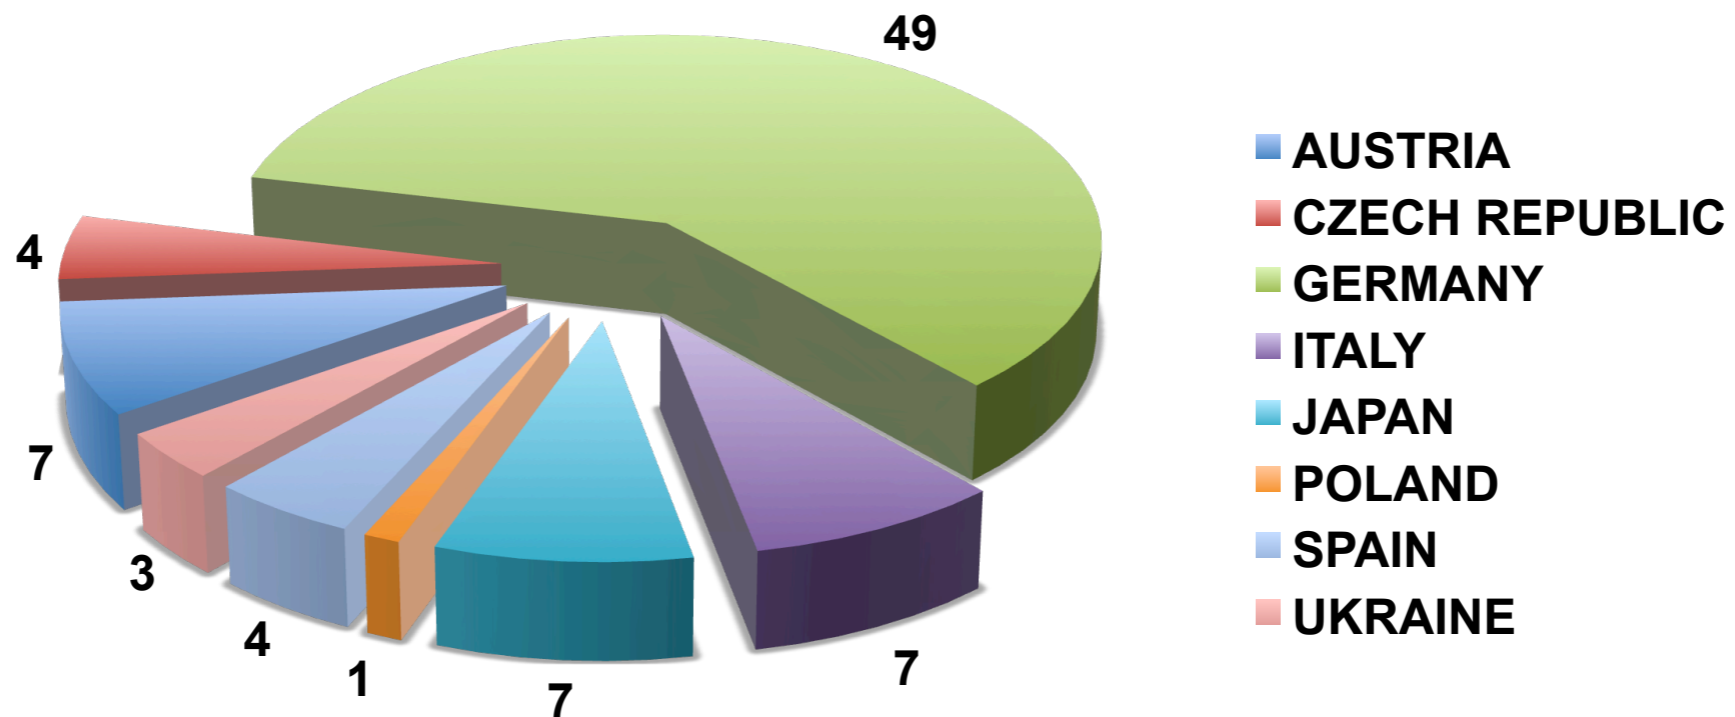

Participants