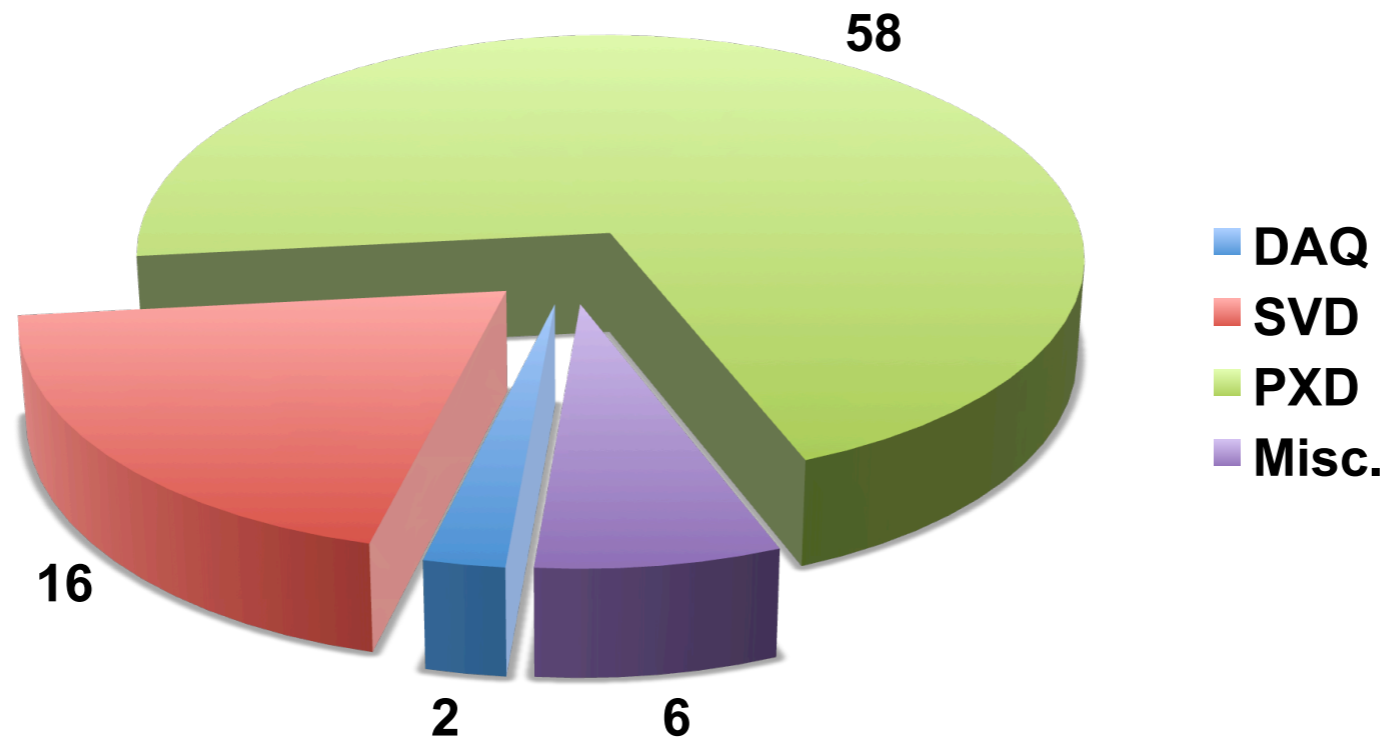

Participants