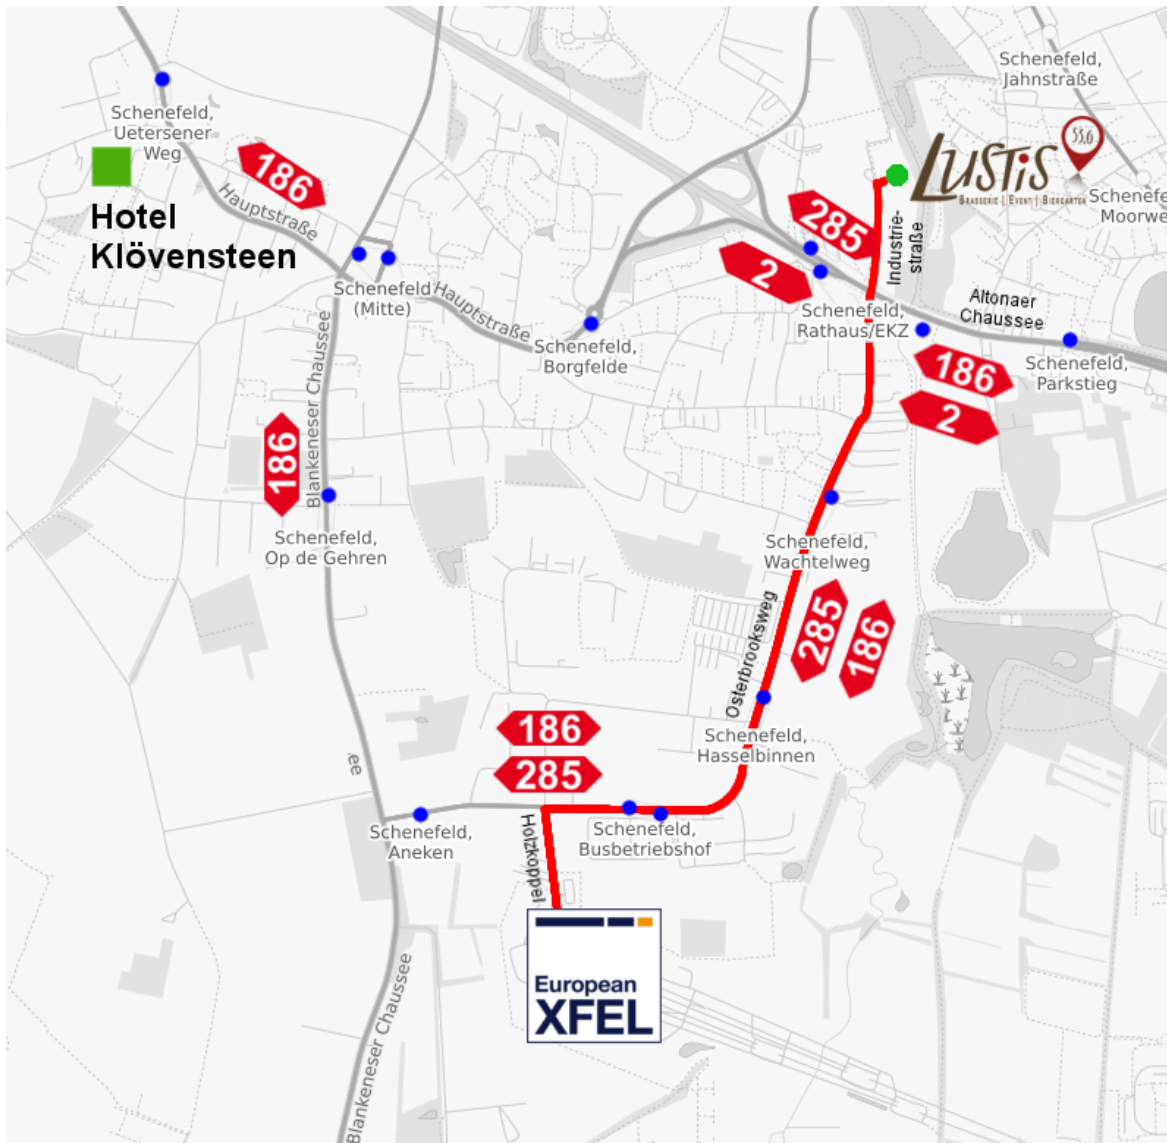

European XFEL → Dinner Location “LUSTIS 53,6”

Address:

LUSTIS 53,6
Industriestraße 10
22869 Schenefeld

Walking

Walking Distance from European XFEL is about **20 minutes**. Turn right from *Holzoppel* into *Osterbrooksweg*. Continue on *Osterbrooksweg* (including its left turn) until you reach the stop lights of *Altonaer Chaussee*. Cross *Altonaer Chaussee* into *Industriestraße* (on the right side of the Schenefeld shopping mall). LUSTIS is located on the right hand side.

Public Transport

With Public transport you should reach LUSTIS in **15 minutes**. At the end of *Holzoppel* turn right into *Osterbrooksweg* and walk to Busstop *Busbetriebshof*. Take bus **186** direction *S Othmarschen* or **285** direction *Bf. Pinneberg*. Get off at *Schenefeld Rathaus* or *Schenefeld Stadtzentrum*, Walk along *Industriestraße* until you reach LUSTIS. The busses drive approx. every **20 minutes**.